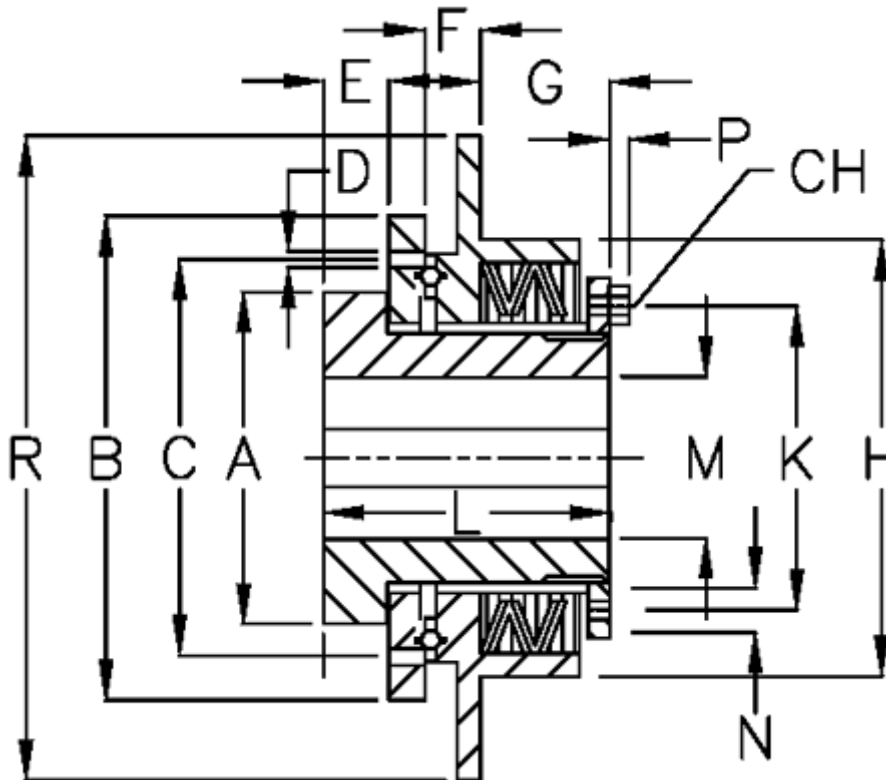

Data Sheet

Article number: 46954512

Description: Safeguard mini E 45 M

Measures

A	= 78	F	= 8.0	P	= 4.0
B	= 115	G	= 35.0	R	= 150
C	= 100	H	= 114		
CH	= 10	K	= 86		
D	= 6xM6	L	= 81		
Disc spring mounting	= 3x1M	M max	= 45		
Disc spring version	= M - medium	M min	= 18		
E	= 22.0	N	= $\varnothing 5$		